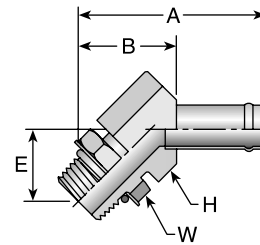

# Part Number	Thread inch	Hose I.D. inch	A		E		H		B	
			inch	mm	inch	mm	inch	inch	mm	
21TB-6-8	3/8x18	1/2	1.94	49	1.22	31	7/8	0.44	11	
21TB-8-10	1/2x14	5/8	2.03	52	1.47	37	1-1/16	0.53	13	
21TB-8-12	1/2x14	3/4	2.16	55	1.59	40	1-5/16	0.66	17	
21TB-12-12	3/4x14	3/4	2.16	55	1.59	40	1-5/16	0.66	17	
21TB-12-16	3/4x14	1	2.44	62	1.59	40	1-5/8	0.81	21	
21TB-16-14	1x11-1/2	7/8	2.31	59	1.97	50	1-5/8	0.81	21	
21TB-16-16	1x11-1/2	1	2.44	62	1.97	50	1-5/8	0.81	21	

## 05TB

Male SAE Straight Thread with O-Ring - Rigid

# Part Number	Thread		Hose I.D.		A		H		B	
	inch	mm	inch	mm	inch	mm	inch	mm	inch	mm
05TB-6-6	9/16x18		3/8	1.94	49	11/16	0.69	18		
05TB-8-8	3/4x16		1/2	2.00	51	7/8	0.75	19		
05TB-8-10	3/4x16		5/8	2.00	51	7/8	0.75	19		
05TB-10-10	7/8x14		5/8	2.06	52	1	0.81	21		
05TB-12-12	1-1/16x12		3/4	2.25	57	1-1/4	1.00	25		
05TB-16-16	1-5/16x12		1	2.38	60	1-1/2	1.00	25		
05TB-20-20	1-5/8x12		1-1/4	2.50	64	1-7/8	1.00	25		

# Part Number	Thread		Hose I.D.		A		E		H		W		B	
	inch	mm	inch	mm	inch	mm	inch	mm	inch	mm	inch	mm	inch	mm
35TB-8-8	1/2	3/4x16	1/2	2.79	71	0.93	24	7/8	7/8	1.29	33			
35TB-10-10	5/8	7/8x14	5/8	2.80	71	0.93	24	1	1	1.28	33			
35TB-12-12	3/4	1-1/16x12	3/4	3.18	81	1.22	31	1-1/4	1-1/4	1.68	43			
35TB-16-16	1	1-5/16x12	1	3.45	88	1.30	33	1-1/2	1-1/2	1.82	46			
35TB-20-16	1-1/4	1-5/8x12	1	3.57	91	1.34	34	1-7/8	1-7/8	1.94	49			