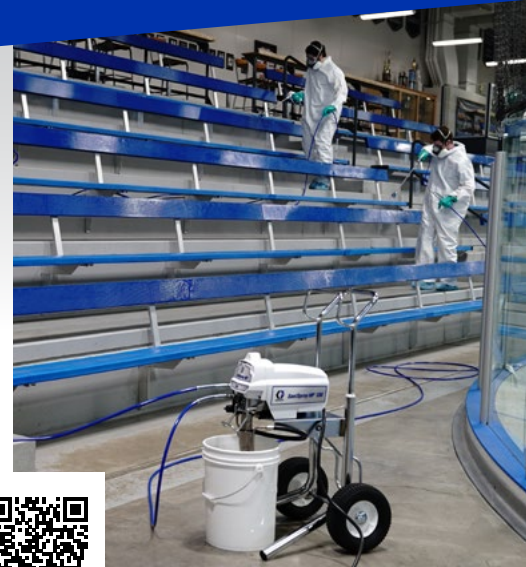

Introducing SaniSpray HP from Graco

The industry's first airless high production equipment built specifically for your sanitizing, disinfecting and deodorizing jobs.

Graco's SaniSpray HP products have been designed to deliver consistent coverage, without heavy drips and runs, so that you can achieve specified disinfectant dwell times.

Don't leave your success to chance. Graco SaniSpray solutions include innovative, patented technologies to deliver highest productivity on all your cleaning jobs, small or large.

WATCH NOW

graco.com/SaniSprayHPOverview

Trust Your Disinfection and Sanitation Process to Graco

Graco is committed to providing the highest quality products available.

American Built Quality Since 1926

100% factory-tested and field-proven Graco's professional spray equipment is designed, manufactured, and assembled in the USA with global components.

Industry-Leading Service and Support

We have you covered with around-the-clock product support.

Use SaniSpray HP for high production sanitizing, disinfecting and deodorizing jobs... EVERYWHERE